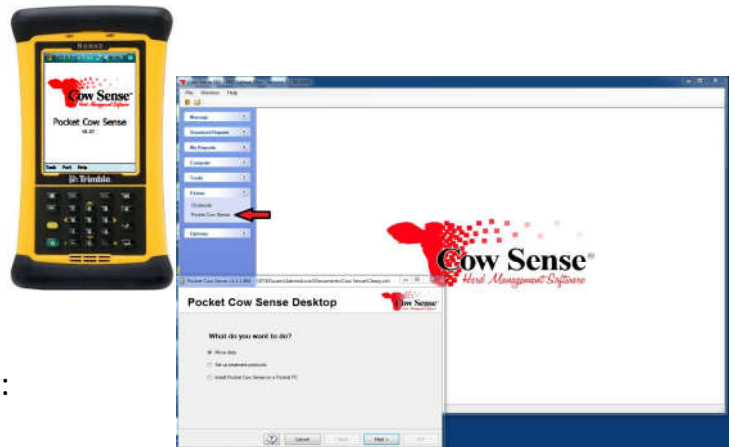

This Pocket Cow Sense *NxGen* Desktop upgrade is available for **only $50** to customers who have previously purchased a Pocket Cow Sense license and have upgraded to the new Cow Sense *NxGen* program. You can purchase your upgrade at the Cow Sense store online at:

<http://www.shopcowsense.com/default.aspx?cat=software&subcat=cowsenseoptions&item=CS-PCS_NGDsktp_Upgrade>

*Please e-mail sales@cowsense.com or call 800-584-0040 if you have any questions or would like to purchase your upgrade over the phone.

NOTE: Present Pocket Cow Sense customers must be using the most current version of Pocket Cow Sense (handheld) for this capability. You can update your Pocket Cow Sense software for **FREE** by logging into your Cow Sense Corral account. Choose the **"Downloads"** button and then select **"Pocket Cow Sense v2.10"** listed under the Cow Sense NG section.

Don't have Pocket Cow Sense yet, but want to know more about it? Check out the Pocket Cow Sense detailer at: <http://www.midwestmicro.com/docs/info/info_pcs.pdf>

We sincerely appreciate and thank you for your past support of Cow Sense products and services! We strive to continue providing you the most advanced, yet user friendly tools required for profitable herd management.

The Cow Sense Team!

Midwest MicroSystems LLC
245 S 84th Street, Suite 218 • Lincoln, NE 68510
800-584-0040
www.cowsense.com • info@cowsense.com

4-25-2017